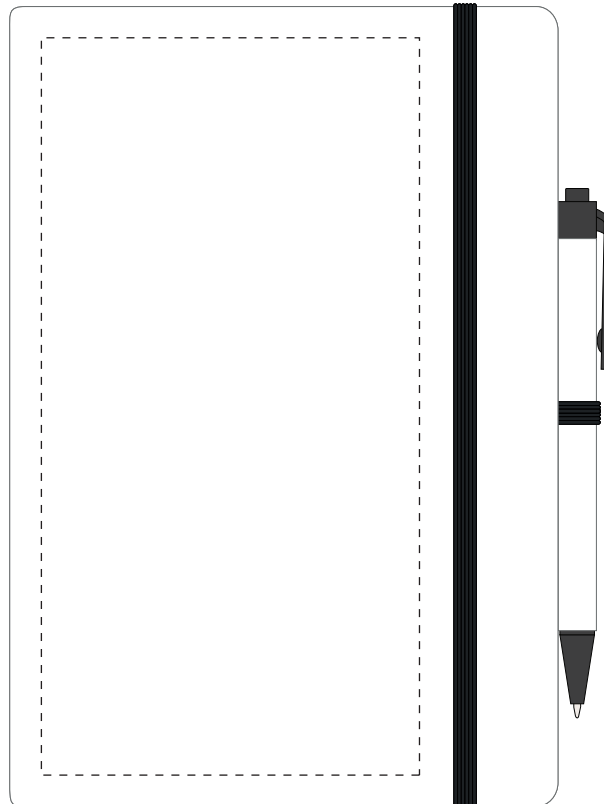

Your Ref:	Quantity:	Product Code: QS1020
Our Ref:	Version: 1	Product Colour: BLACK

PRINTING CONCERNS:**PRODUCT INFO:**

Please note that this product has Sustainability Markings that are not visible from this perspective

We stock this item in the following colours

**PANTONE REFERENCE(S)**

 Full colour printing

ARTWORK SCALE 50%

Product Image for visualisation
- colours may vary

- CENTRED TO PRINT AREA
- CENTRED TO NOTEBOOK

The dashed line is to demonstrate print area and will not appear on your printed item

PLEASE NOTE:

- All colours including print and product are for visual purposes only and should not be regarded as the actual colour of the product and print.
- Some products may vary from batch to batch and may differ from previous orders.
- The colour and texture of a product can also have an effect on the final print colour.
- By approving this order we accept that you understand these terms.

To proceed, please approve visual via the online system.

ARTWORK SCALE 100%

Digital print area: 100mm x 195mm